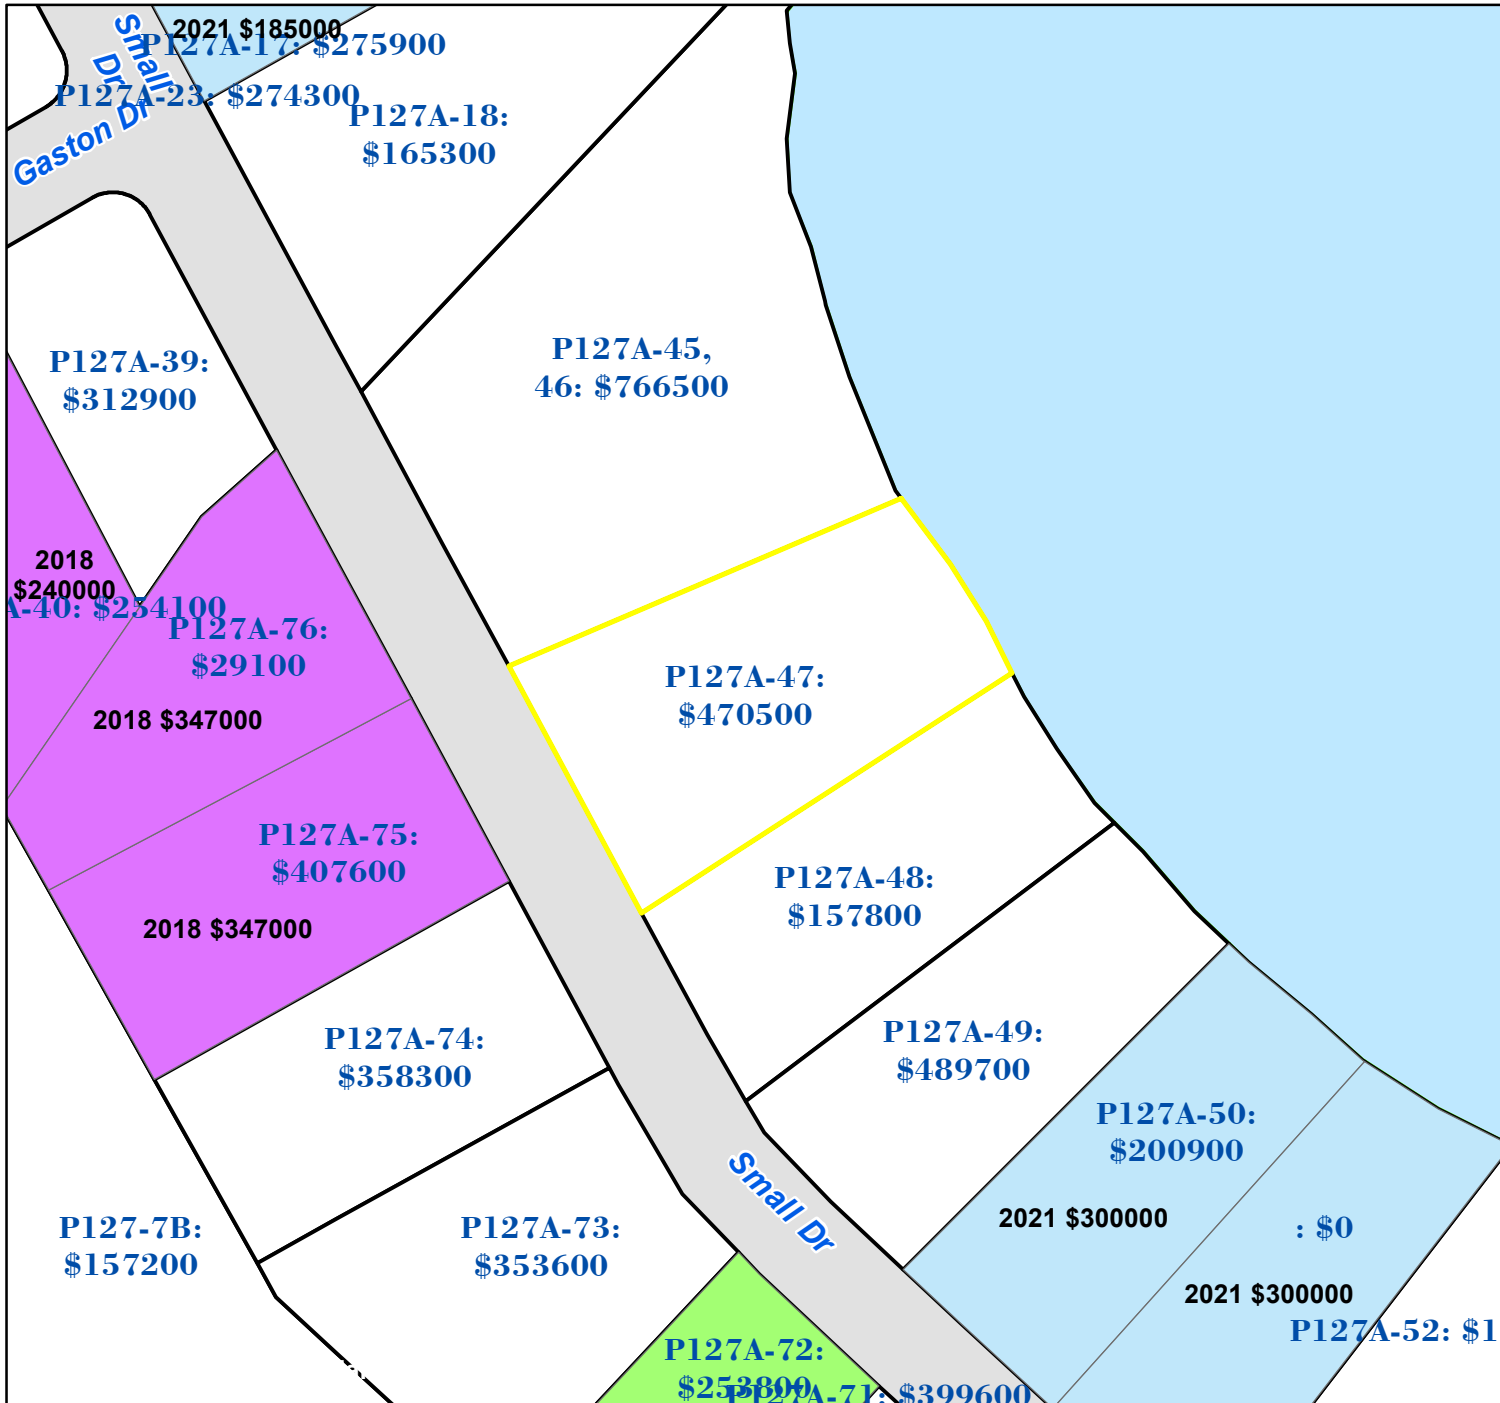

# Pasquotank County, NC

Parcel ID: 894102581062

Map: P127A-47

LOT: 0

00208 SMALL DRIVE  
 THOMPSON, CHARLES EVERETT  
 DRU DAVENPORT  
 208 SMALL DR  
 ELIZABETH CITY NC 27909

Deed Book: 529  
 Deed Page: 839  
 Date: 0

Date: 3/1/2023

Property Ownership/  
 Lines as of January 1, 2023

**NOT A SURVEY**

This map was created from historic maps, recorded deeds and surveys.  
 It CAN NOT be used to convey land, settle land disputes or build fences.