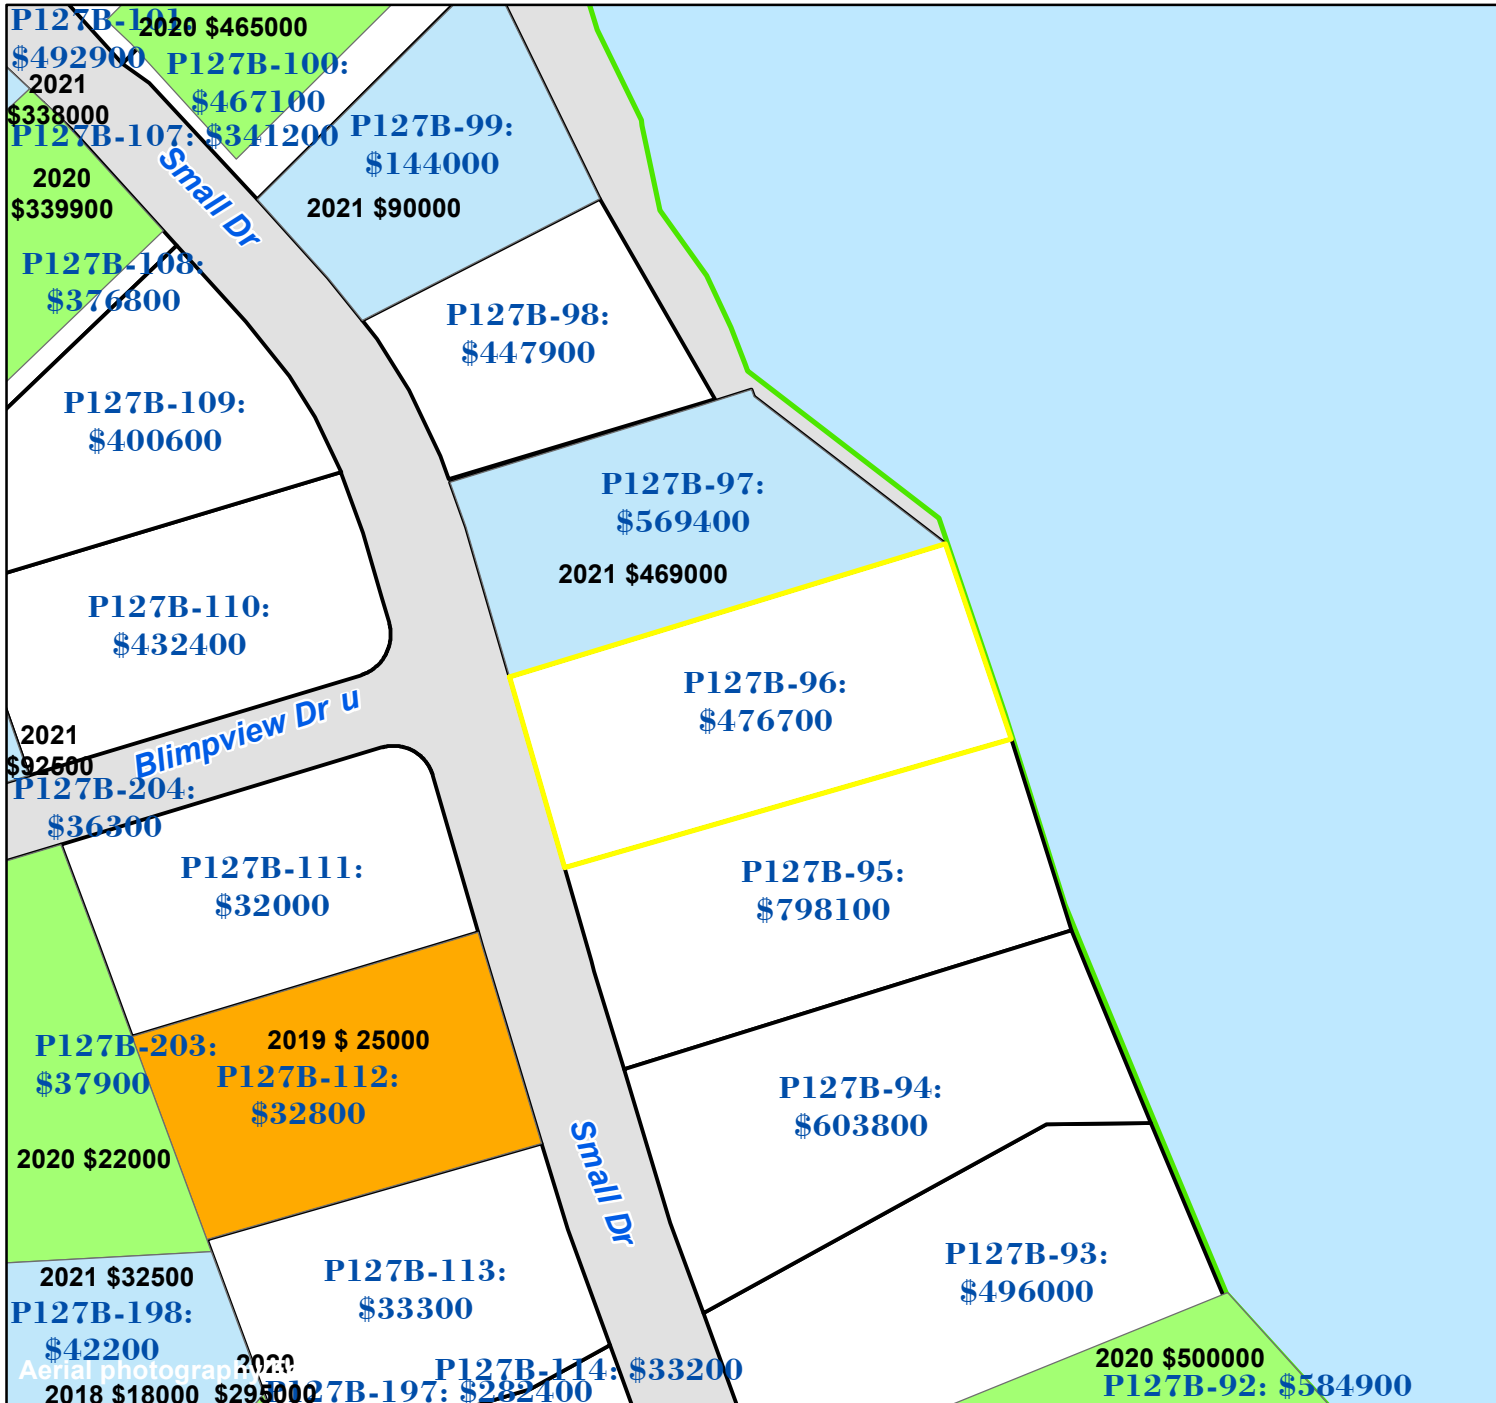

# Pasquotank County, NC

Parcel ID: 894102756036  
 Map: P127B-96

LOT: 0

00600 SMALL DR  
 ROBERTS, BRADLEY W  
 & LEAH B  
 2203 SCHLEY BLVD  
 BREMERTON WA 98310-4363

Deed Book: 1186  
 Deed Page: 157  
 Date: 20130924

Date: 3/1/2023

Property Ownership/  
 Lines as of January 1, 2023

**NOT A SURVEY**

This map was created from historic maps, recorded deeds and surveys. It CAN NOT be used to convey land, settle land disputes or build fences.