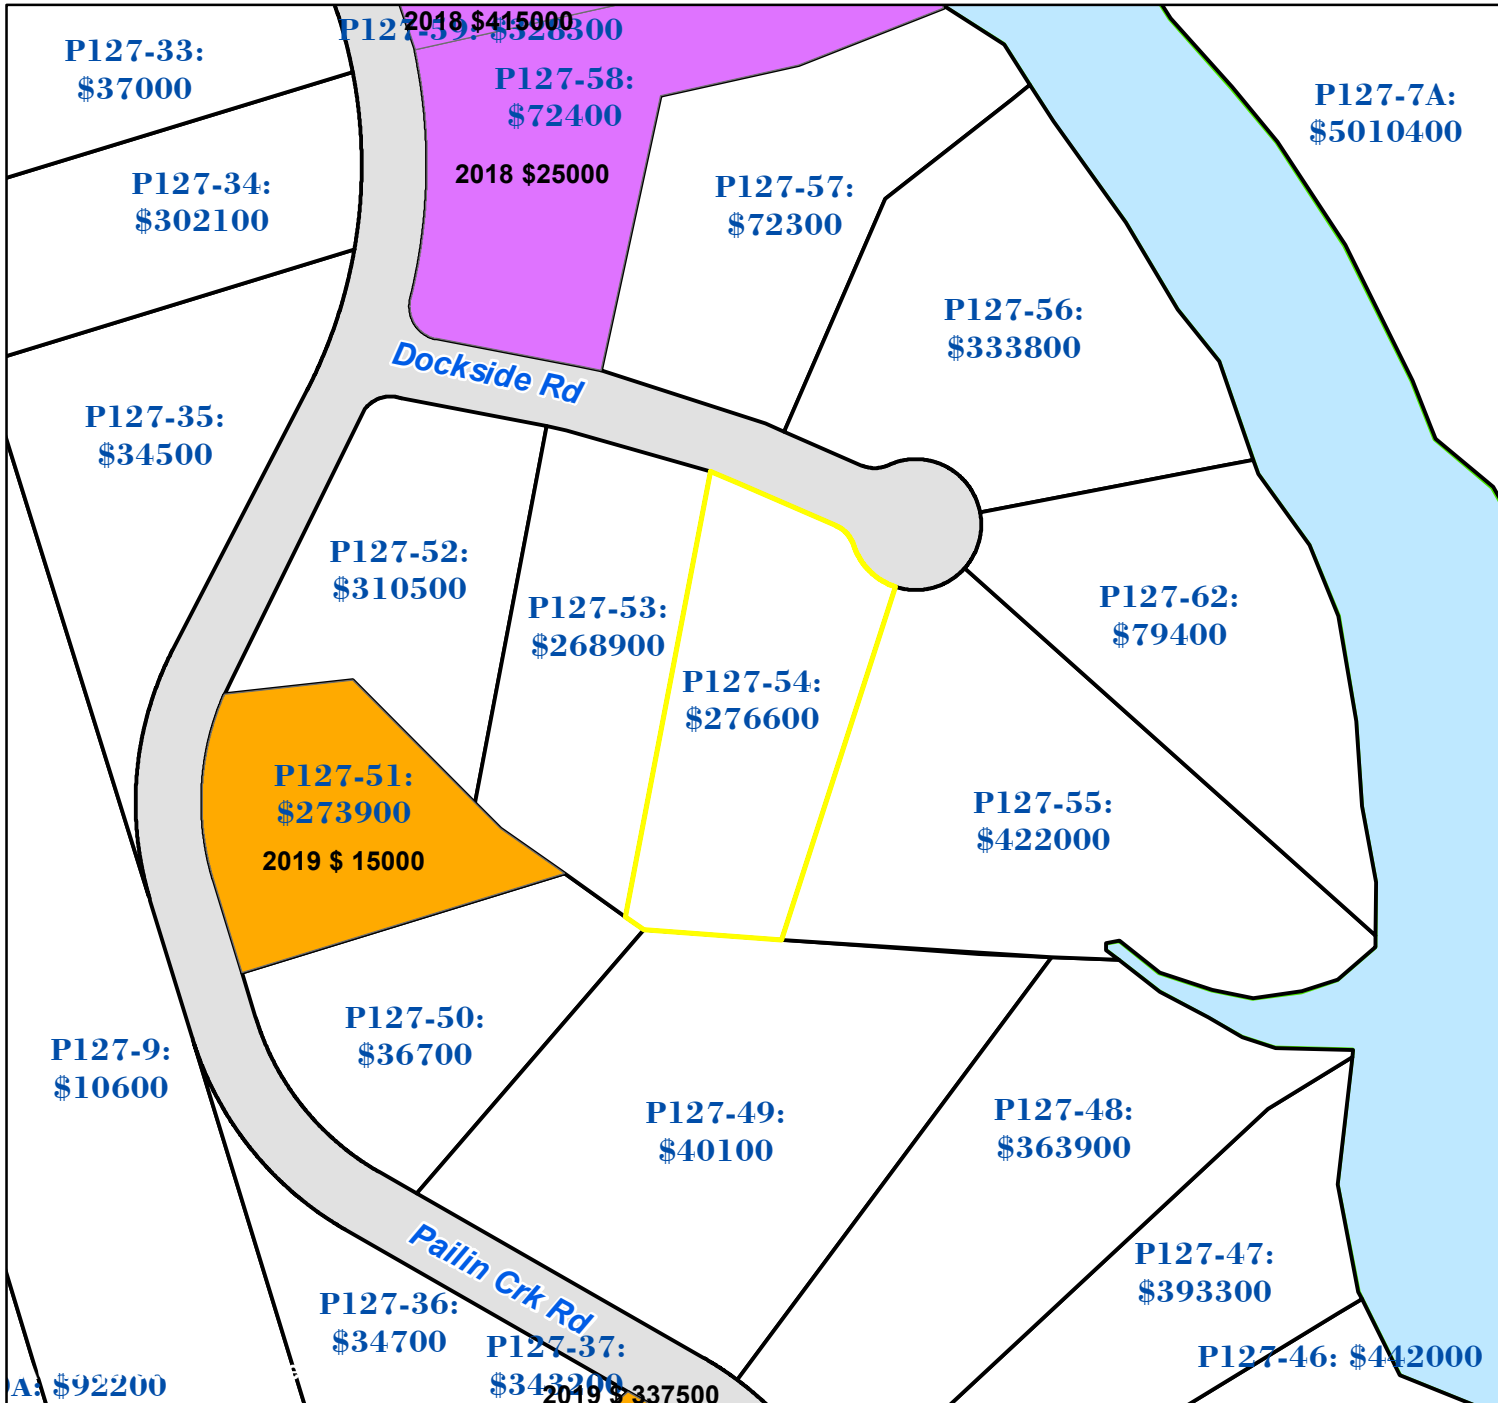

# Pasquotank County, NC

Parcel ID: 894103236445  
 Map: P127-54

LOT: 26

00104 DOCKSIDE RD  
 ALVARICO, ROGER W &  
 LAURA E  
 104 DOCKSIDE RD  
 ELIZABETH CITY NC 27909

Deed Book: 1009  
 Deed Page: 728  
 Date: 20080303

Land Value: 37100  
 Ag Value: 0  
 Bldg Value: 239500  
 Total Value: 276600

Taxed Acres: 1.036

**Legend**

- Sales in 2022
- Sales in 2021
- Sales in 2020
- Sales in 2019
- Sales in 2018

**PASQUOTANK COUNTY NC**

Date: 3/1/2023

Property Ownership/  
 Lines as of January 1, 2023

**NOT A SURVEY**

This map was created from historic maps, recorded deeds and surveys.  
 It CAN NOT be used to convey land, settle land disputes or build fences.