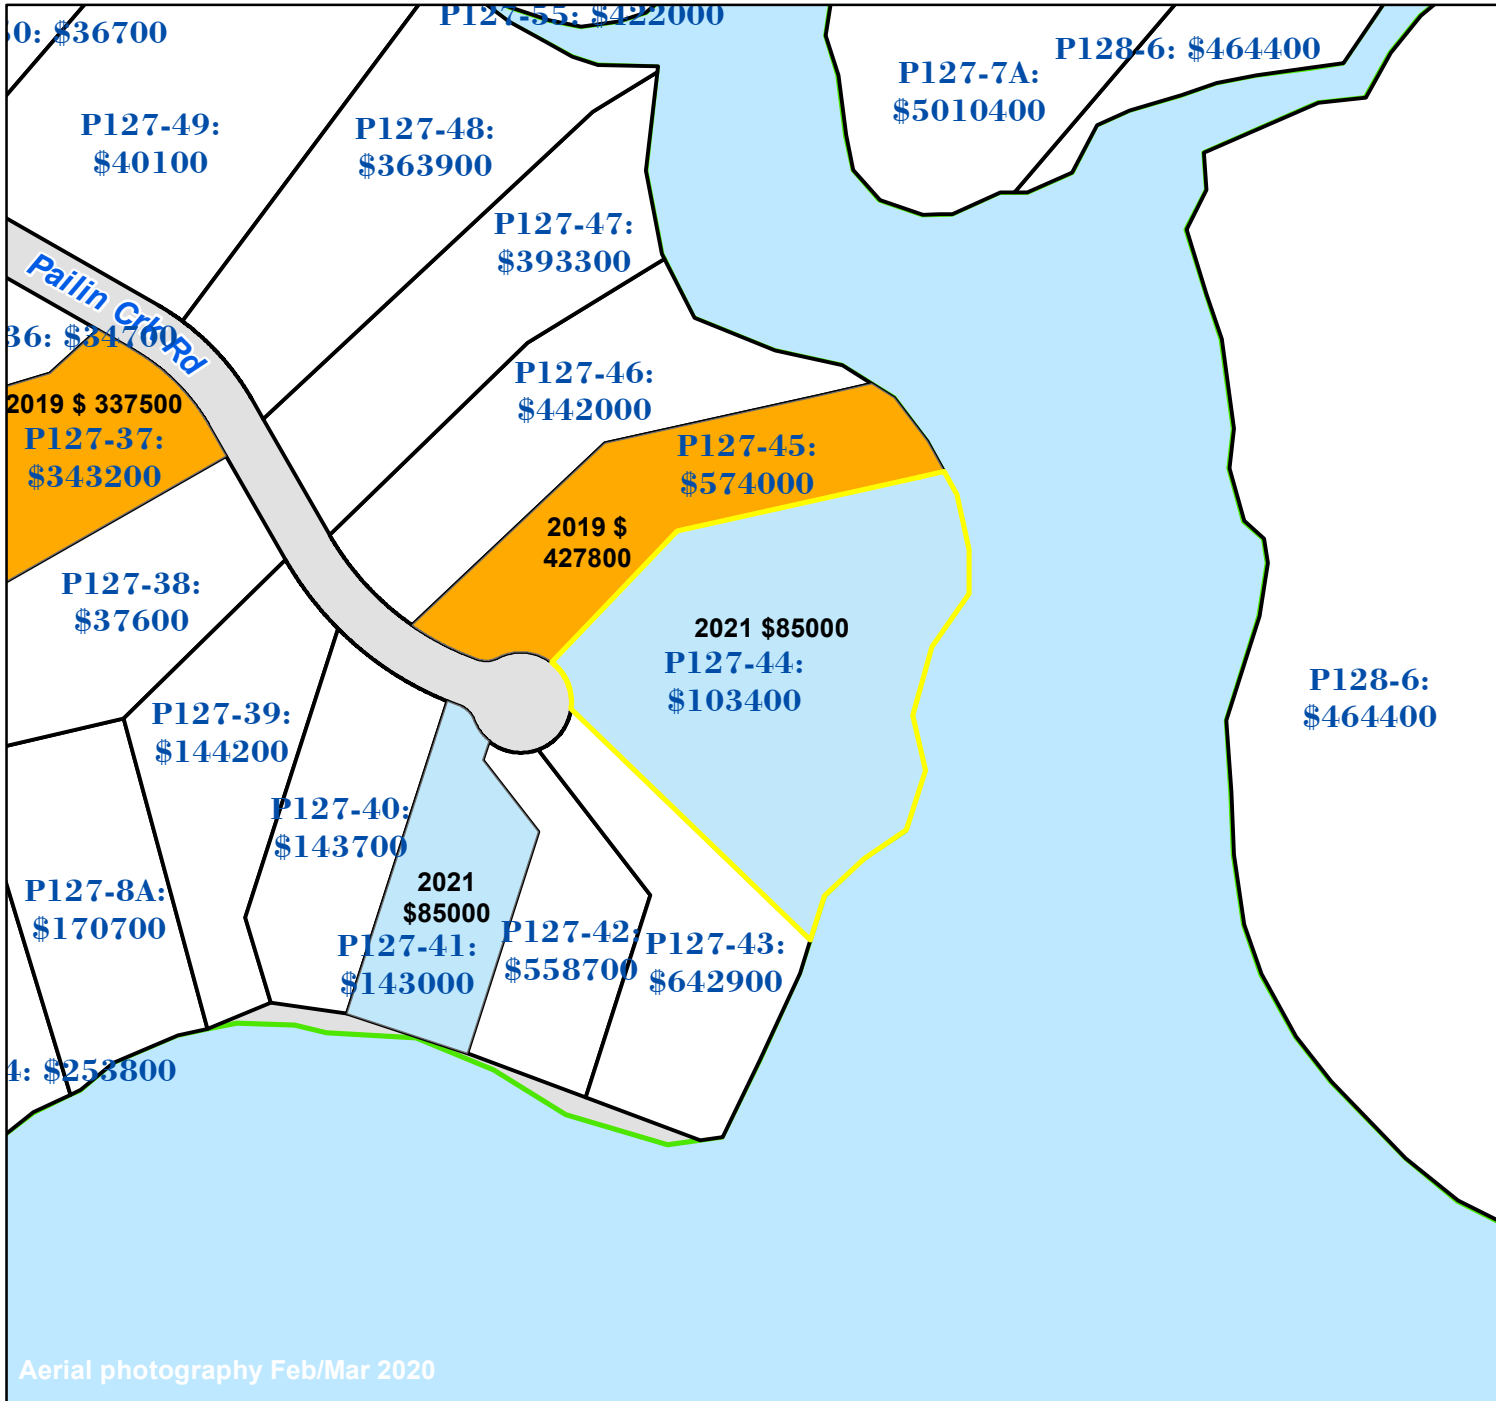

Pasquotank County, NC

Parcel ID: 894103321552
 Map: P127-44

LOT: 16

00127 PAILIN CREEK RD
 SCOTT, KENNETH D
 LOC N
 102 ST ANDREWS DR
 SUFFOLK VA 22435

Deed Book: 1424
 Deed Page: 586
 Date: 20210916

Land Value: 103400
 Ag Value: 0
 Bldg Value: 0
 Total Value: 103400

Taxed Acres: 2.25

PASQUOTANK COUNTY NC

Date: 3/1/2023

Property Ownership/
 Lines as of January 1, 2023

NOT A SURVEY

This map was created from historic maps, recorded deeds and surveys. It CAN NOT be used to convey land, settle land disputes or build fences.