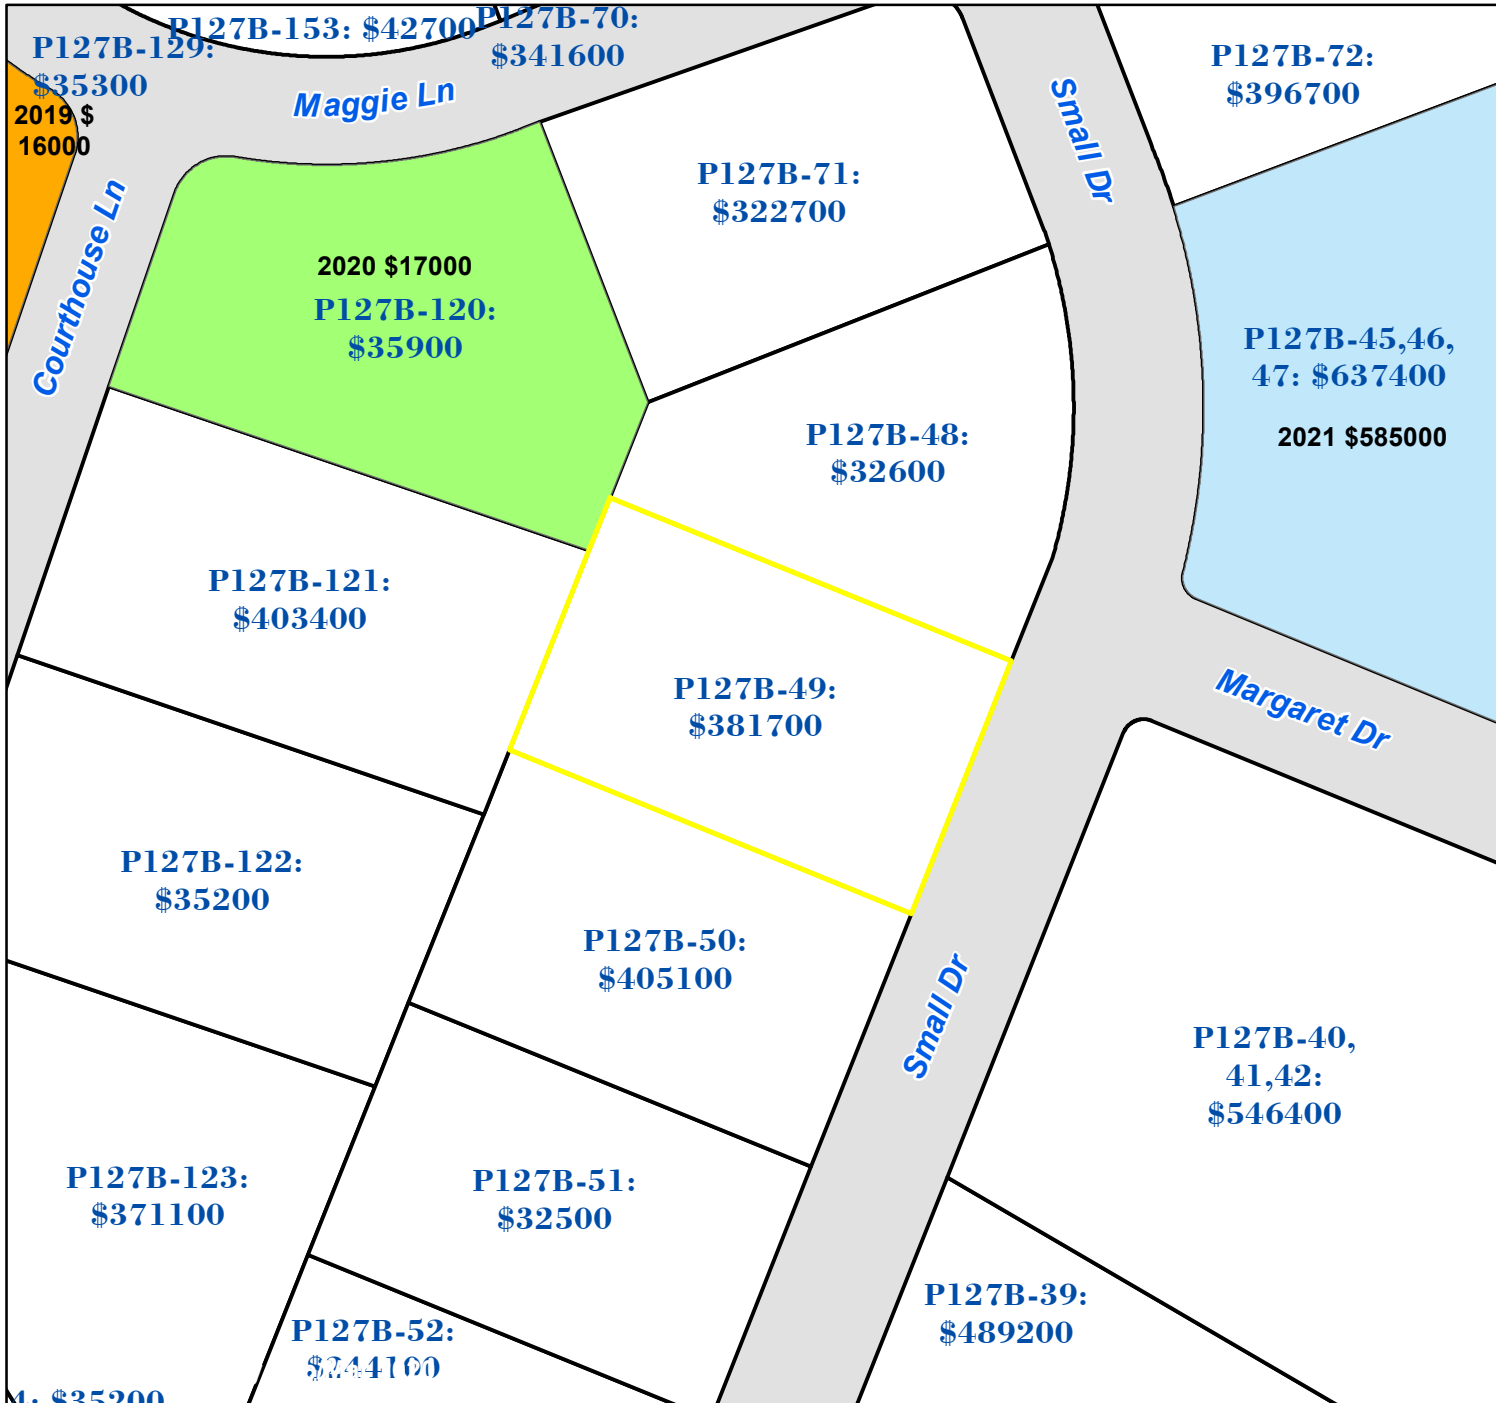

Pasquotank County, NC

Parcel ID: 894104813956
 Map: P127B-49

LOT: 0

00901 SMALL DRIVE
 FLINT, MICHAEL L
 & LAUREN M
 901 SMALL DR
 ELIZABETH CITY NC 27909

Deed Book: 1472
 Deed Page: 741
 Date: 20221208

Land Value: 34100
 Ag Value: 0
 Bldg Value: 347600
 Total Value: 381700

Taxed Acres: 0.643

Legend

- Sales in 2022
- Sales in 2021
- Sales in 2020
- Sales in 2019
- Sales in 2018

PASQUOTANK COUNTY NC

Date: 3/1/2023

Property Ownership/
 Lines as of January 1, 2023

NOT A SURVEY

This map was created from historic maps, recorded deeds and surveys. It CAN NOT be used to convey land, settle land disputes or build fences.