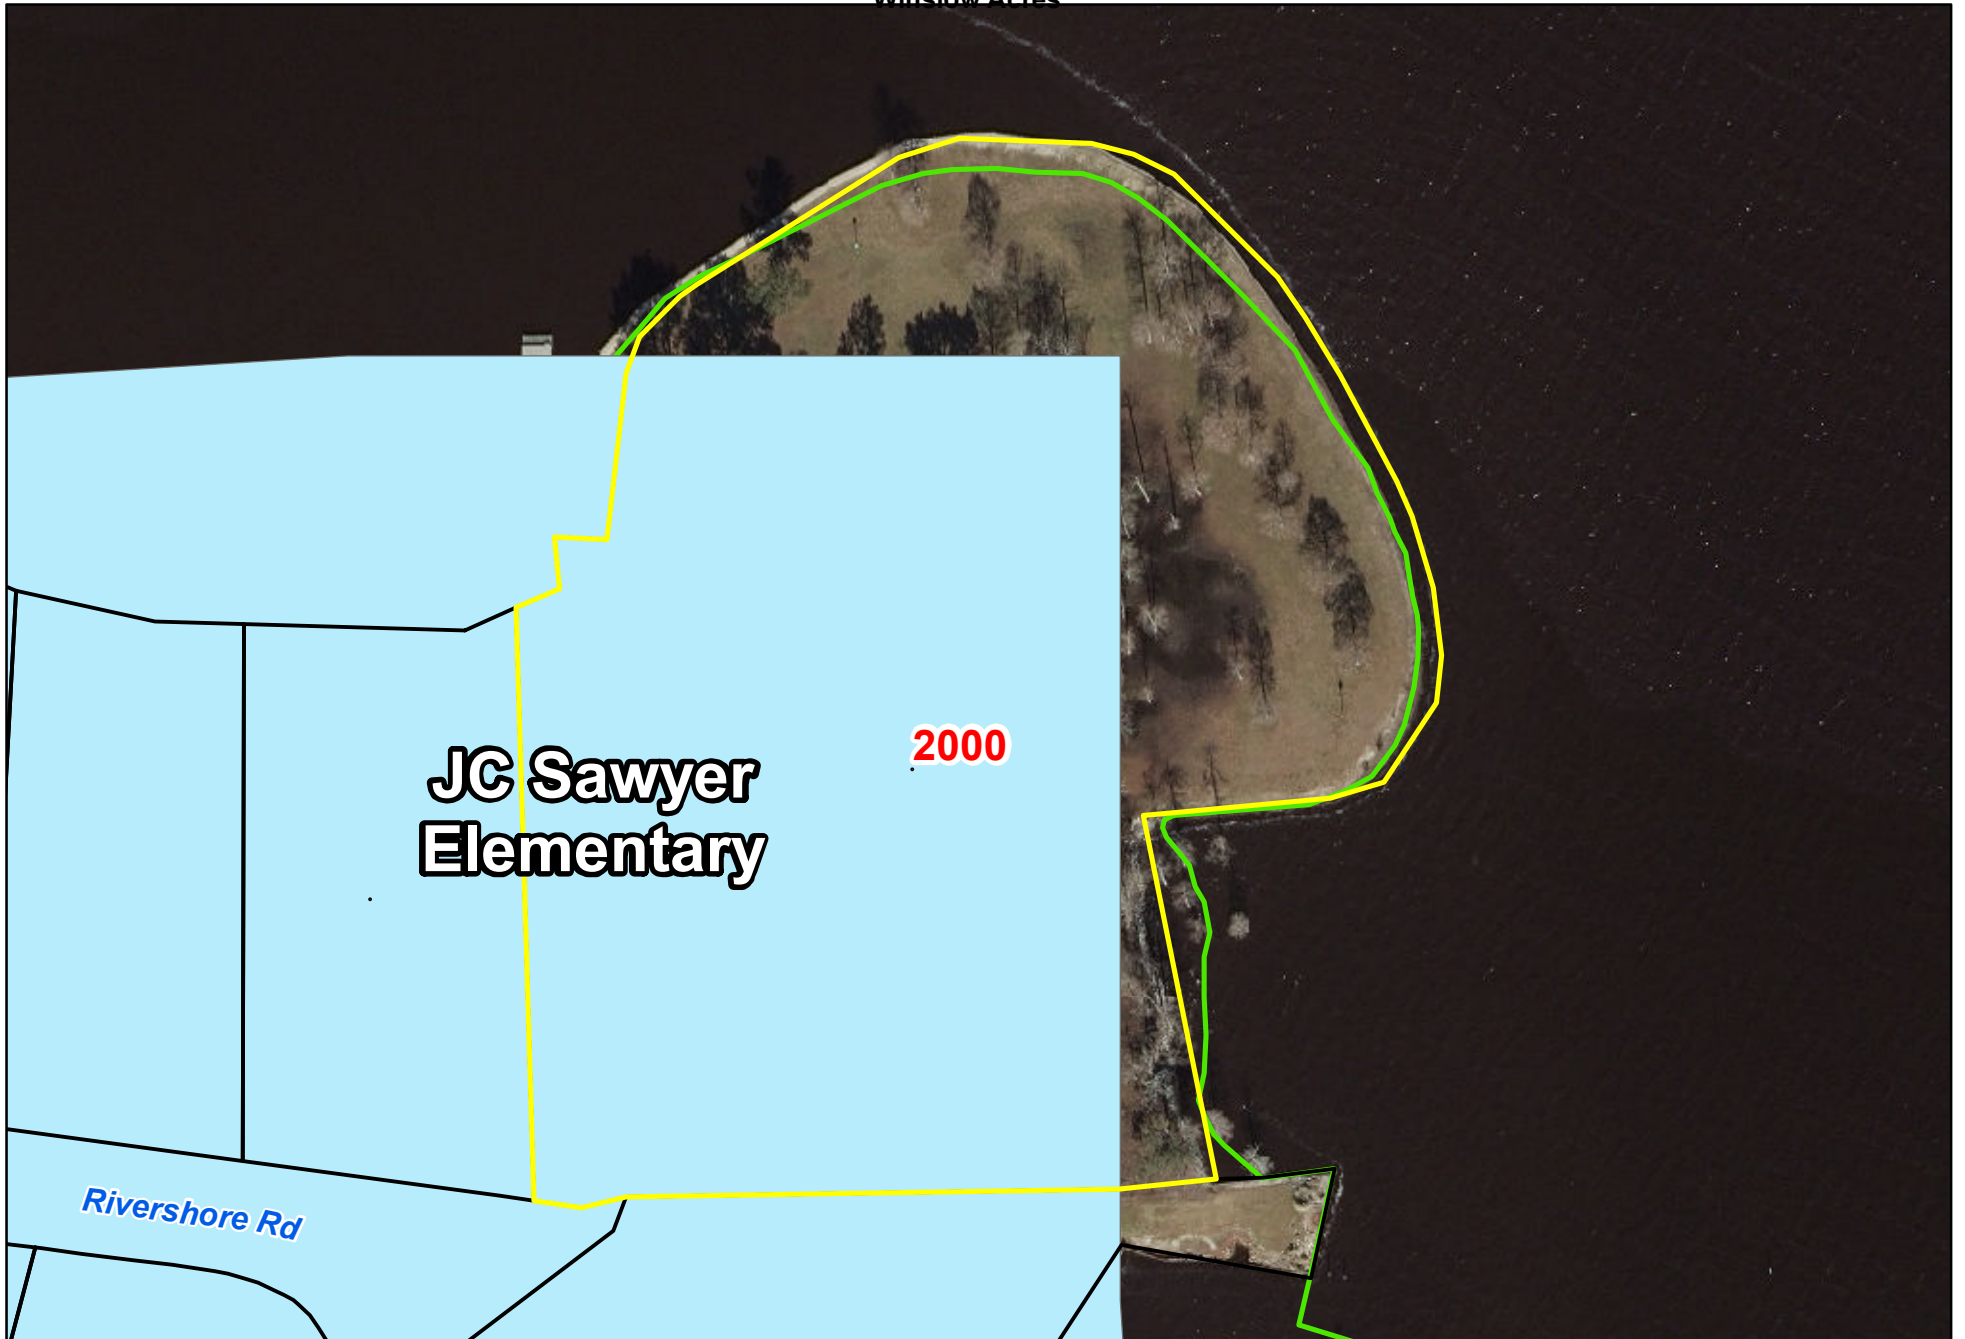

Elementary School Districts

Parcel ID: 892316749885

Map: P123A-2

Winslow Acres

02000 RIVERSHORE RD

This is for informational purposes only and not verified by the Elizabeth City Pasquotank School System. ECPSS has final authority on district lines.